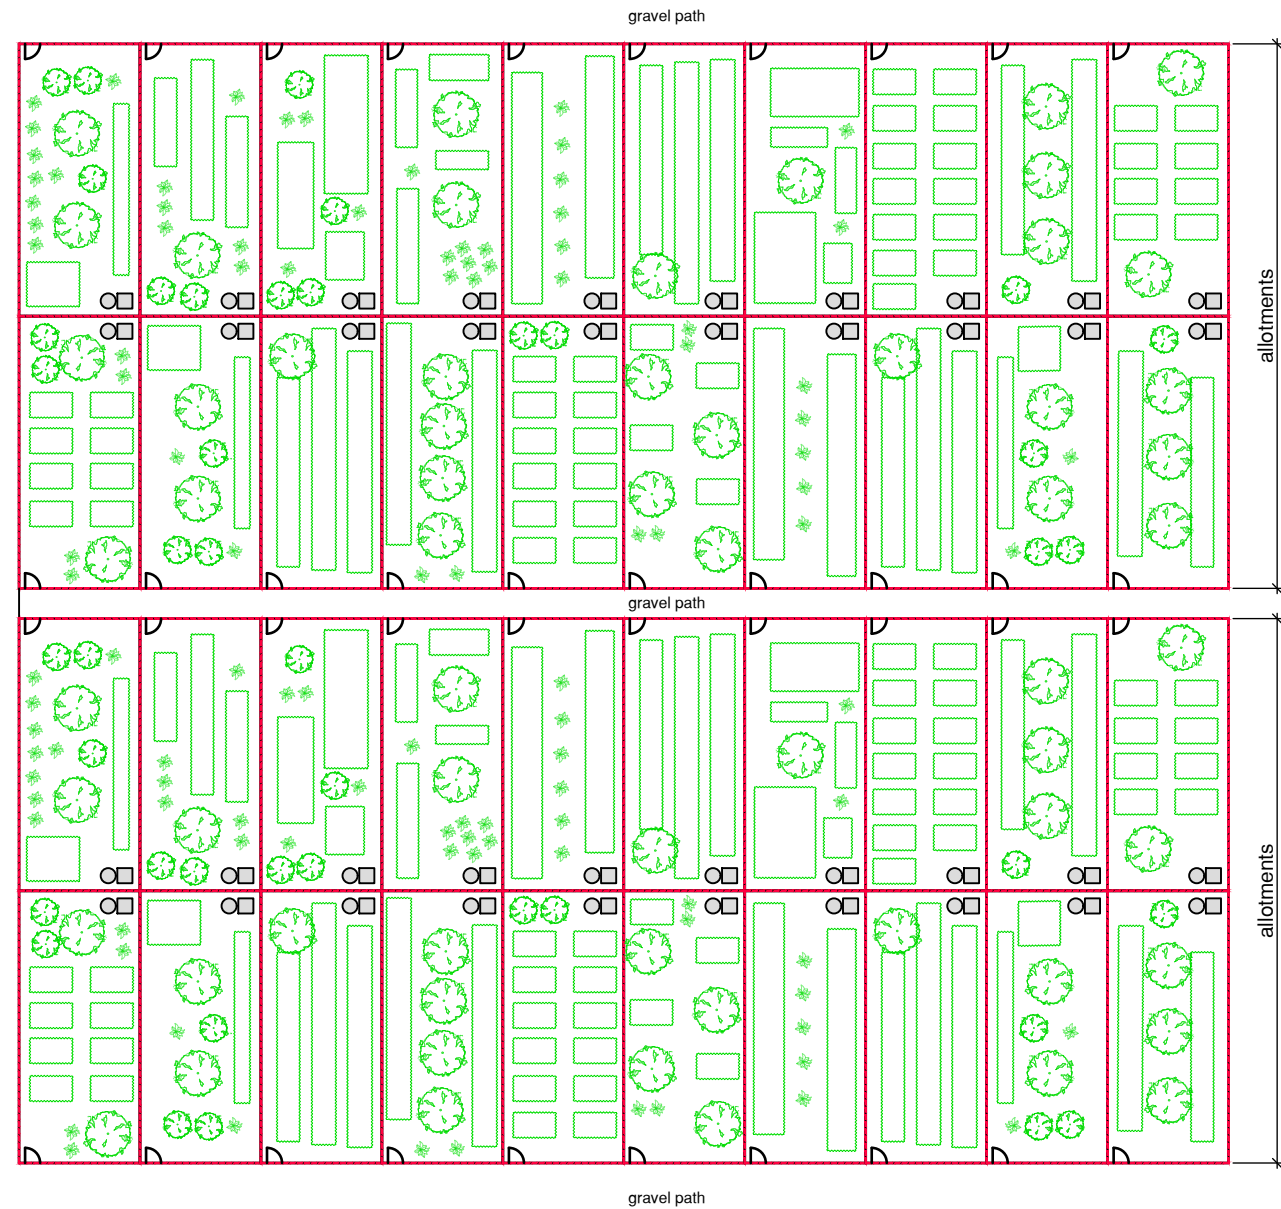

fence to allotments to be 1m high timber rail fencing
 site boundary fence to be 2m high palisade fence with 4m gated entry where required.
 no power or water supply required to allotments.

NOTIONAL ALLOTMENT ARRANGEMENT

SCALE 1/500

TYPICAL ALLOTMENT PLAN

SCALE 1/100